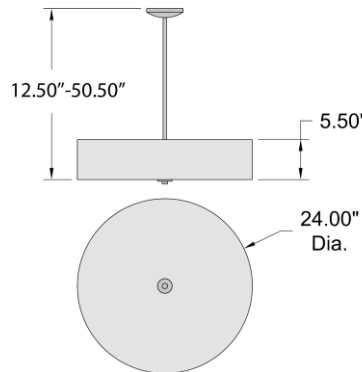

FIXTURE	BACKPLATE / CANOPY
Length:	Length
Width:	Width:
Diameter 24"	Diameter:
Height: 5.5"	Height:
Extension:	
Overall Height: 50.5"	

TECHNICAL SPECIFICATIONS

SPECIFICATIONS

Frame Material: Steel
Diffuser Material: Fabric
Lamping Type: E-26 (Replaceable LED Jbox: Standard
Lamping Base: E-26 Lamp Wattage: 8.5 W
Lamp Quantity: 4 Total Wattage: 34 W
Voltage: 120v Lamps Included: Yes

Additional Notes:

6, 16, and 22-inch down rods included; Optional 6, 16, and 22-inch
down rods available (max 10 feet); 10 feet of cord included; Sloped
ceiling adapter included; Custom Finish 5 Piece Minimum Order
Quantity

Project Name: _____

Location: _____

Type: _____

Quantity: _____

Notes: _____

LINE DRAWING

IES FILE

In addition to Access Lighting's purchase and warranty terms and conditions, by signing below or placing an order, you agree that you are authorized to bind the entity placing any order and acknowledge the following: All of sizes and measurements are approximate and all images are for illustrative purposes only. In the event of an inconsistency, the "Product Measurements" section controls. There also may be slight differences in the colors and designs compared to the displayed and printed images.