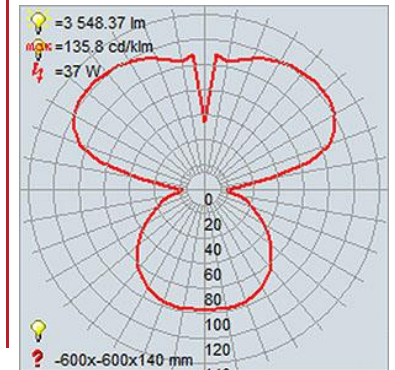

FIXTURE	BACKPLATE / CANOPY
Length:	Length
Width:	Width:
Diameter 24"	Diameter:
Height: 5.5"	Height:
Extension:	
Overall Height: 50.5"	

TECHNICAL SPECIFICATIONS

SPECIFICATIONS

Frame Material: Steel
Diffuser Material: Fabric
Lamping Type: E-26 (Replaceable LED Jbox: Standard
Lamping Base: E-26 Lamp Wattage: 8.5 W
Lamp Quantity: 4 Total Wattage: 34 W
Voltage: 120v Lamps Included: Yes

Project Name: _____

Location: _____

Type: _____

Quantity: _____

Notes: _____

LINE DRAWING

IES FILE

In addition to Access Lighting's purchase and warranty terms and conditions, by signing below or placing an order, you agree that you are authorized to bind the entity placing any order and acknowledge the following: All of sizes and measurements are approximate and all images are for illustrative purposes only. In the event of an inconsistency, the "Product Measurements" section controls. There also may be slight differences in the colors and designs compared to the displayed and printed images.